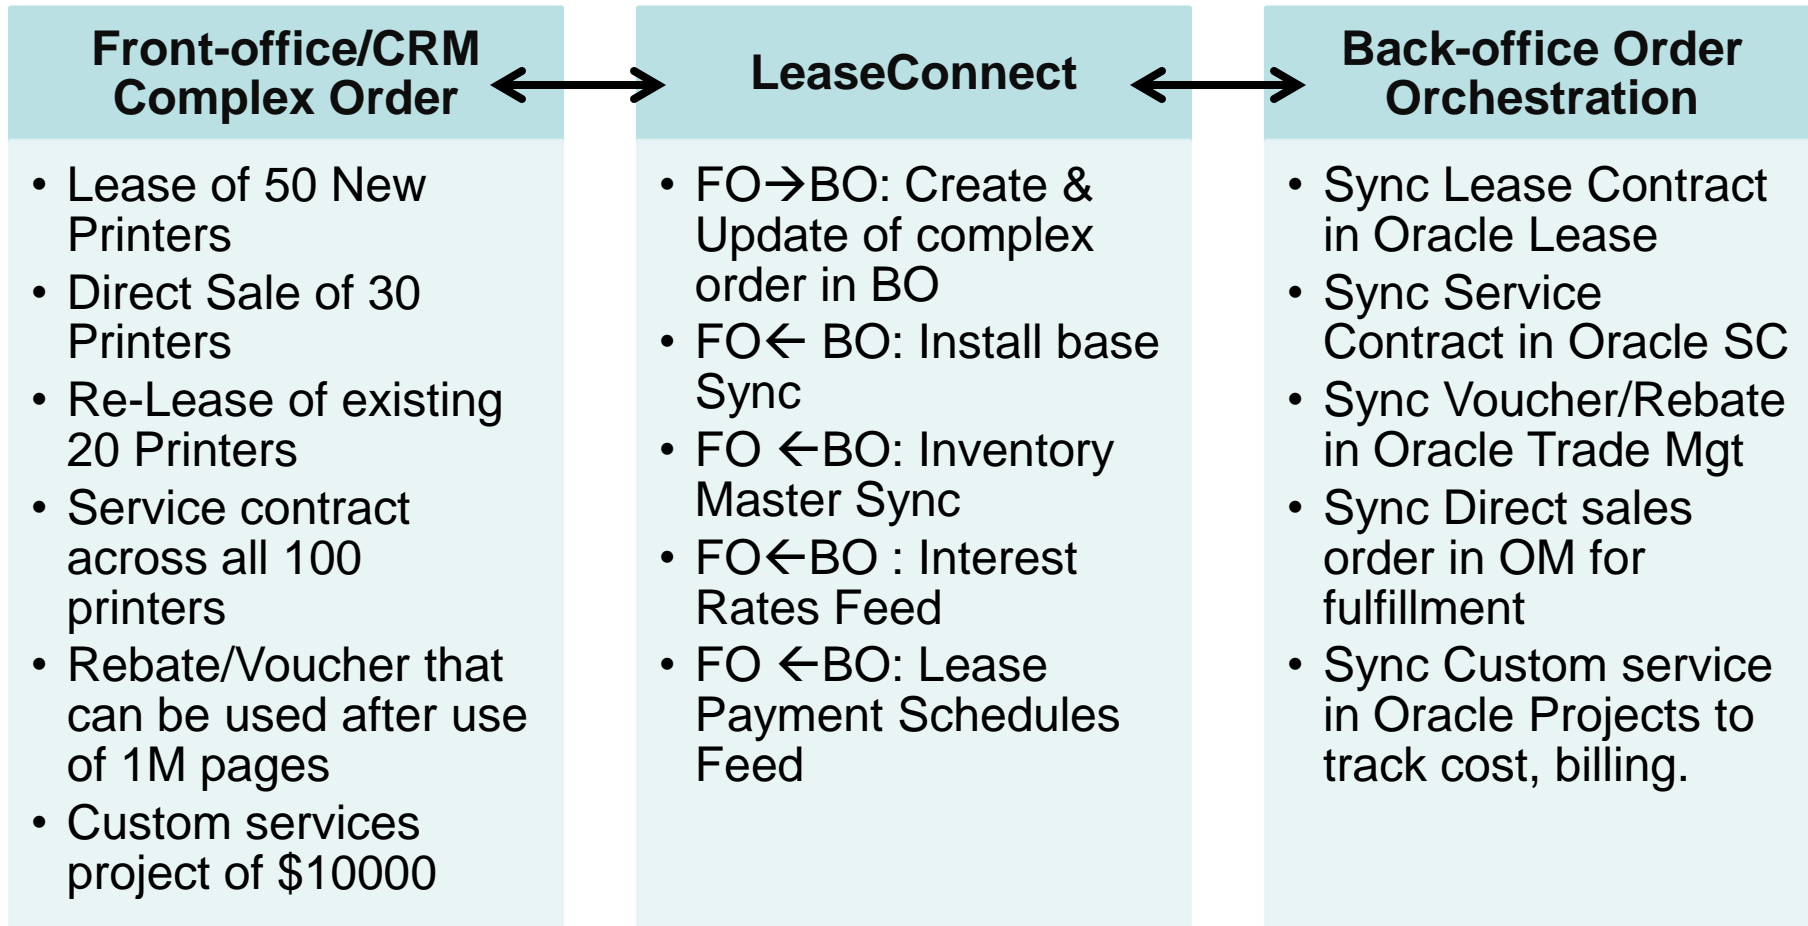


LeaseConnect

Integrate your Leasing Front and Back Office!

Lease integrations to **Oracle Sales Cloud**

REAL ESTATE & EQUIPMENT LEASING

- **LeaseConnect Equipment Leasing Accelerator** provides a streamlined integration of its front-office sales applications with back-office applications including Lease Contracts, Service Contracts, Rebates, Vouchers and Coupons, Direct Sale, Installation project e.g Xerox leasing printers, Cisco Finance, Caterpillar leasing machinery, Pitney Bowes leasing equipments
- **LeaseConnect Real Estate Leasing Accelerator** connects front-office CRM solutions with back office property management applications for real estate leasing companies e.g. American Tower leasing tower space, Wendy leasing restaurant, StorageSpace leasing lockers

LEASECONNECT : EQUIPMENT LEASING

LeaseConnect integrates Oracle **Sales Cloud** with:

- Oracle **Lease and Finance** Management (OLFM) for *Lease Contracts*
- Oracle **Lease and Finance** Management (OLFM) for *Lease Renewals*
- Oracle **Service Contract** for *Service Contracts*
- Oracle **Trade** Management for *Rebates, Vouchers*
- Oracle **Order** Management for *Direct Sales Orders*
- Oracle **Projects** for Service Order for tracking cost and service billing

SALES CLOUD ↔ LEASE CONNECT ↔ ORACLE LEASE

Quoting Process:

Sales Cloud ← OLFM : Lease Payment Schedules

Sales Cloud ← OLFM : Install Base

Sales Cloud ← OLFM : lease Renewal Quote

Order Process:

Sales Cloud → OLFM : New Lease Contract

Sales Cloud → OLFM : Renewal Lease Contracts

LeaseConnect Equipment Accelerators provides this two-way tight integration with Sales Cloud and OLFM/ Lease applications

USE CASE : PRINTER BUSINESS

SALES CLOUD ↔ LEASE CONNECT ↔ PROPERTY MANAGER